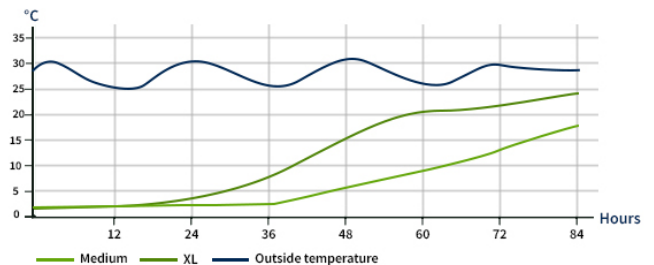

Properties

- Moisture regulation of at least 8.8%
- Thermal conductivity coefficient: $\lambda = 0.036 \text{ W}/(\text{m.k})$
- Specific heat: 2020 J/kg